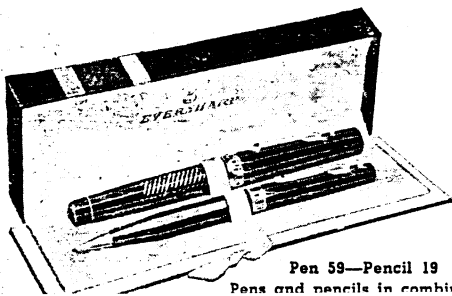

Pen 59—Pencil 19
Pens and pencils in combination